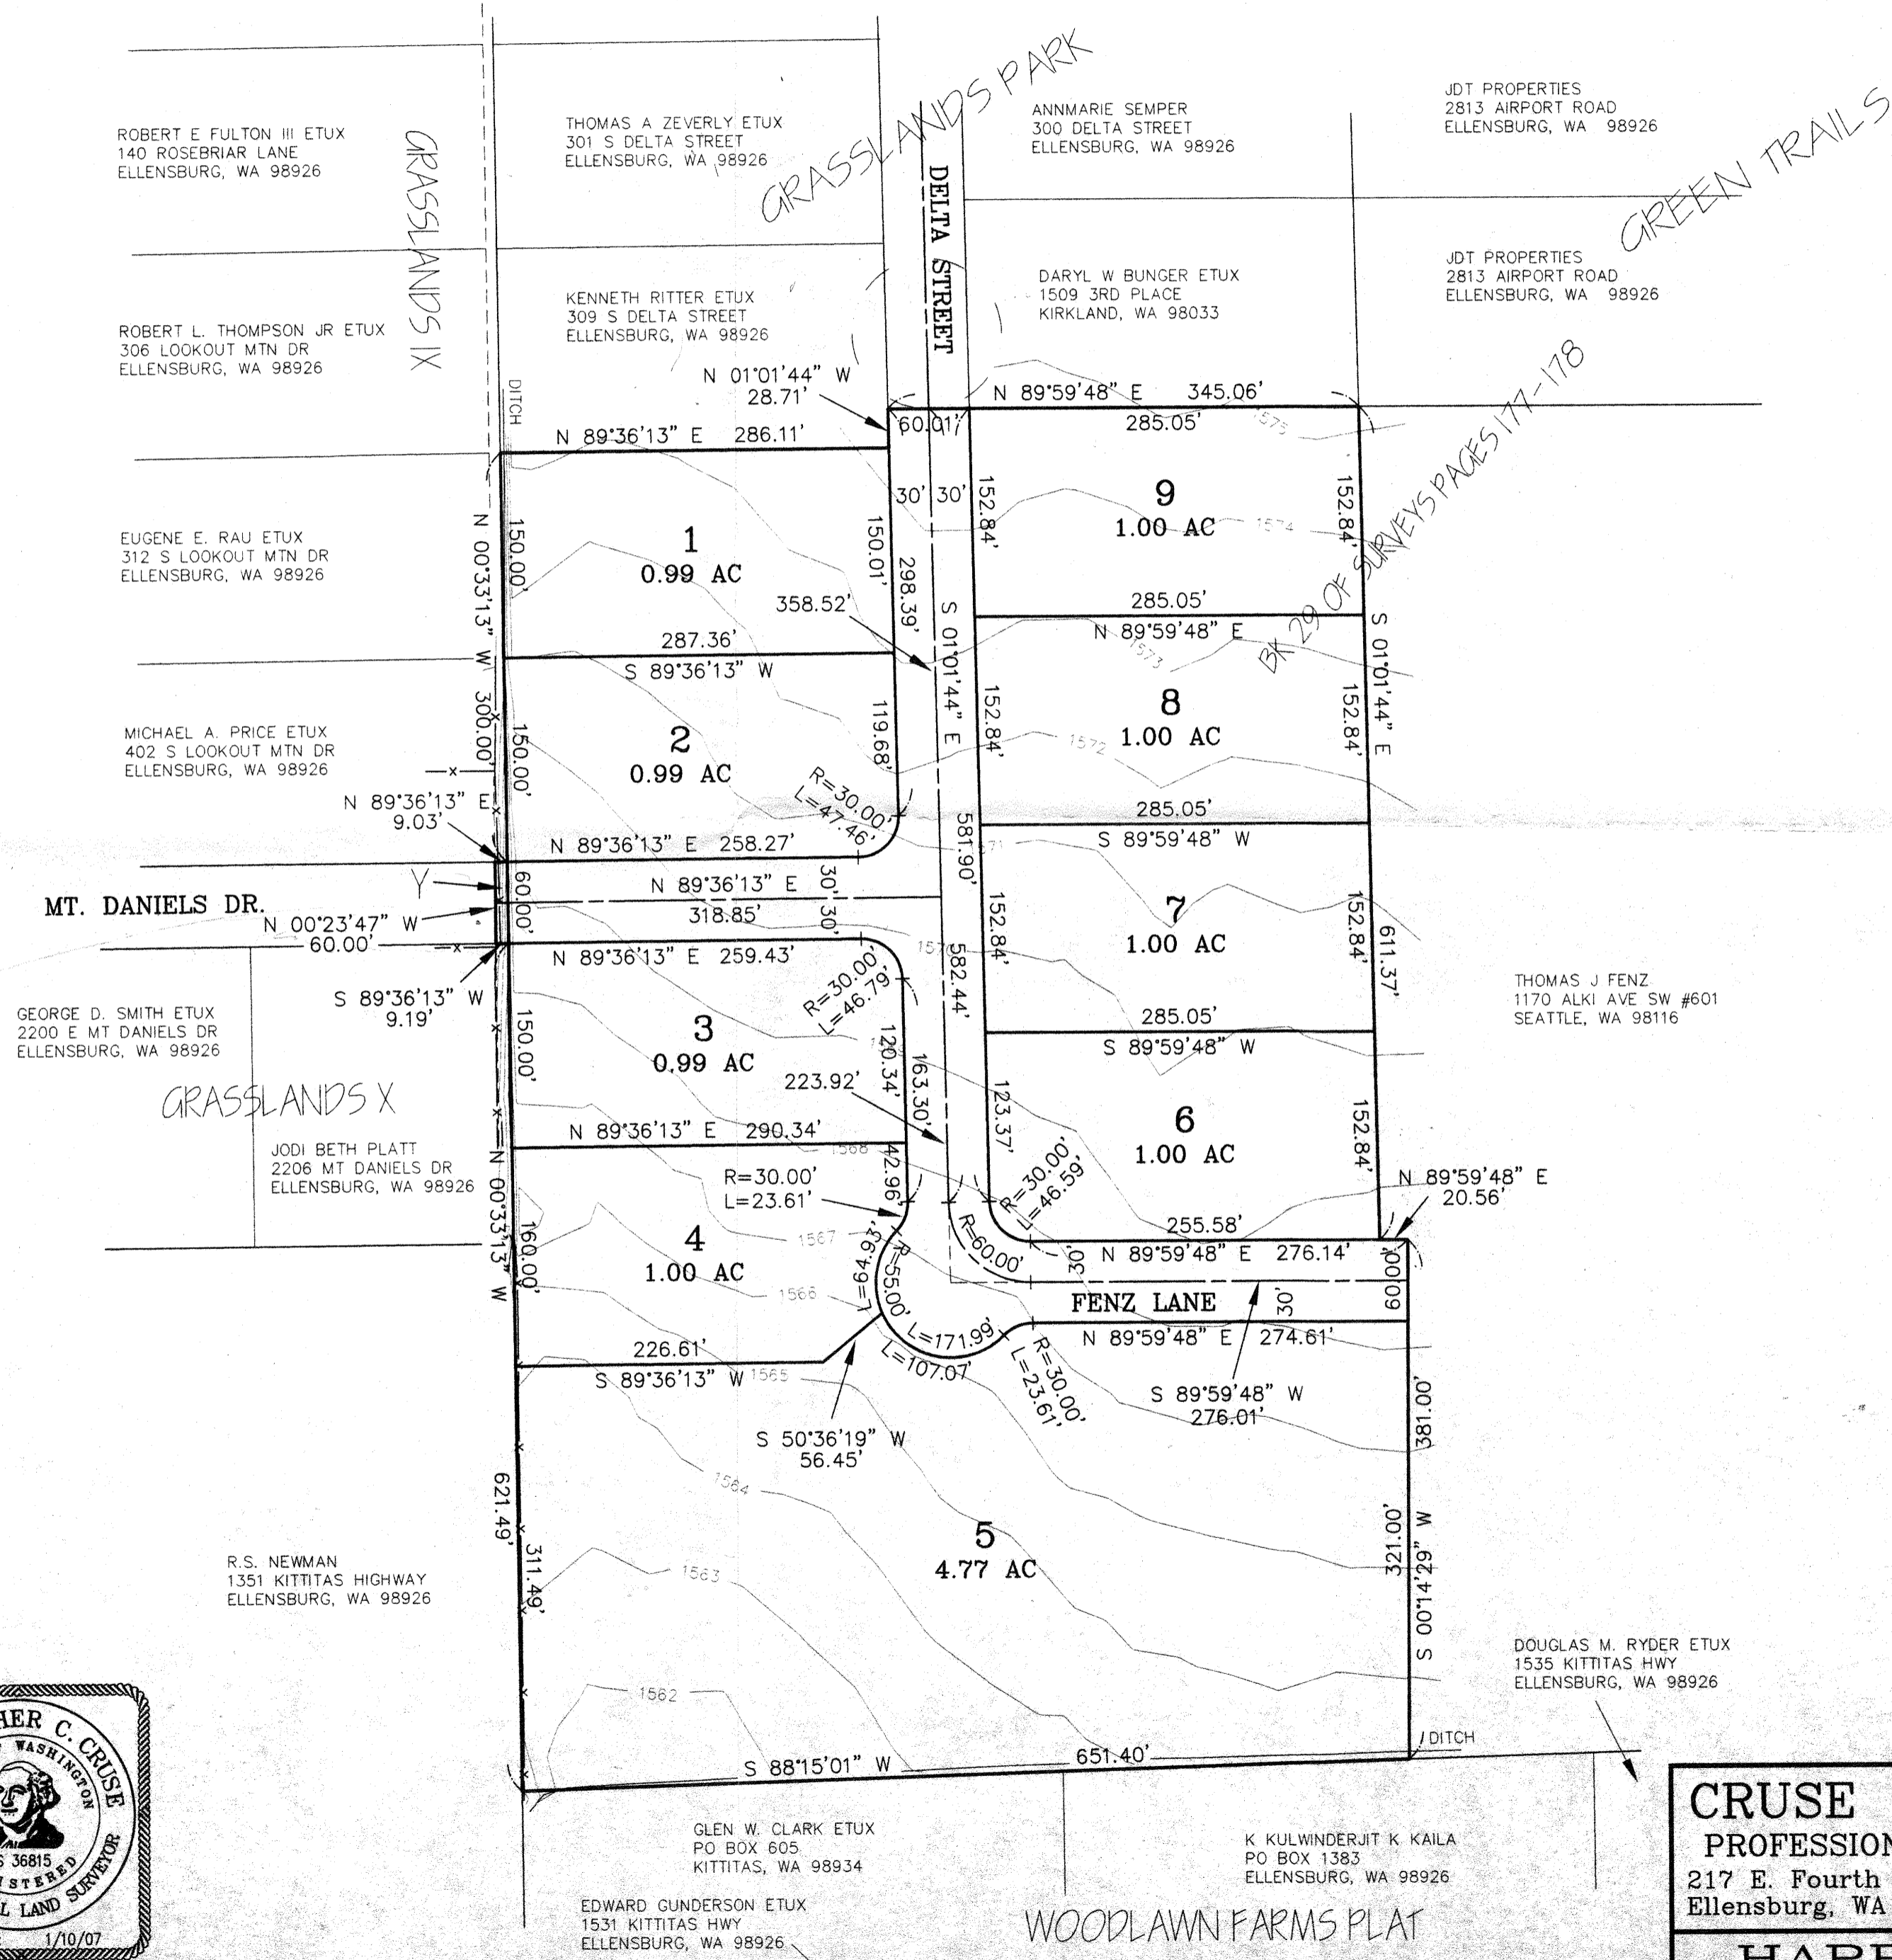

SURVEYOR'S CERTIFICATE

THIS MAP AND LOT LAYOUT IS A DEPICTION OF THE PROPERTY DESCRIBED HEREON. TOPOGRAPHIC INFORMATION IS BASED ON FIELD WORK DONE IN JULY OF 2004.

Chris Cruse
CHRISTOPHER C. CRUSE
Professional Land Surveyor
License No. 36815

9/7/2006
DATE