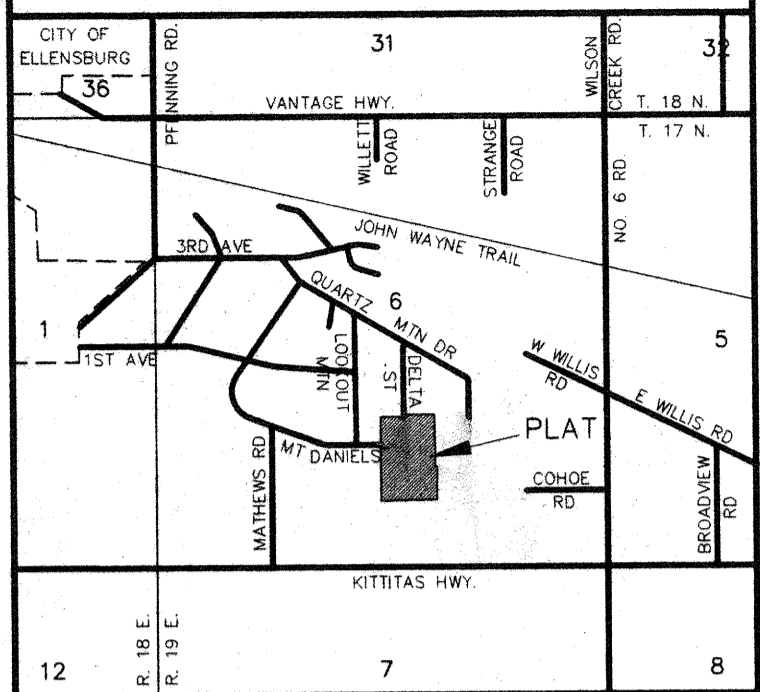

VICINITY MAP

HAPPY TRAILS
SECTION 6, T. 17 N., R. 19 E., W.M.
KITITAS COUNTY, WASHINGTON
- PRELIMINARY PLAT -

OWNER:

TALL BROTHERS DEV. LLC
700 E MTN VIEW AVE SUITE 501
ELLENSBURG, WA 98926

TOTAL ACREAGE: 14.57 ACRES
NO. OF LOTS: 9
ZONE: SUBURBAN
ASSESSOR'S NO. 1719-06040-0026

SOURCE OF WATER: GROUP B WATER SYSTEM
SEWER SYSTEM: SEPTIC TANKS
DRAINAGE: AS PER KITITAS CO. STANDARDS
ACCESS: PUBLIC ROAD

LEGAL DESCRIPTION

PARCEL D OF THAT CERTAIN SURVEY AS RECORDED DECEMBER 15, 2003, IN BOOK 29 OF SURVEYS, PAGES 177 AND 178, UNDER AUDITOR'S FILE NO. 200312150026, RECORDS OF KITITAS COUNTY, WASHINGTON; BEING A PORTION OF THE SOUTHEAST QUARTER OF SECTION 6, TOWNSHIP 17 NORTH, RANGE 19 EAST, W.M., IN THE COUNTY OF KITITAS, STATE OF WASHINGTON;

AND

PARCEL Y OF THAT CERTAIN SURVEY AS RECORDED DECEMBER 15, 2003, IN BOOK 29 OF SURVEYS, PAGES 177 AND 178, UNDER AUDITOR'S FILE NO. 200312150026, RECORDS OF KITITAS COUNTY, WASHINGTON; BEING A PORTION OF THE SOUTHWEST QUARTER OF SECTION 6, TOWNSHIP 17 NORTH, RANGE 19 EAST, W.M., IN THE COUNTY OF KITITAS, STATE OF WASHINGTON;

SURVEYOR'S CERTIFICATE

THIS MAP AND LOT LAYOUT IS A DEPICTION OF THE PROPERTY DESCRIBED HEREON. TOPOGRAPHIC INFORMATION IS BASED ON FIELD WORK DONE IN JULY OF 2004.

Chris Cruse
CHRISTOPHER C. CRUSE
Professional Land Surveyor
License No. 36815